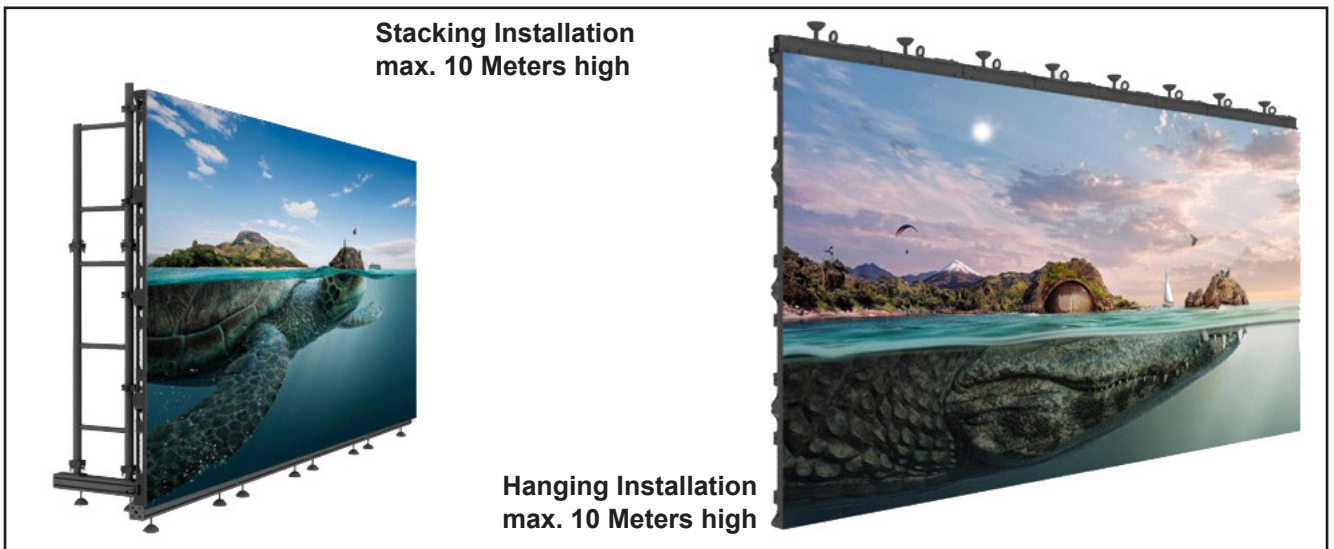

| Model No. | GLD4X-MI Indoor (Mobil) Videowall |
|---------------------------|-----------------------------------|
| Pixel Pitch | 4,81mm |
| LED | SMD2020(Black) |
| System Resolution | 104x104 pixel |
| Pixel Density | 43264dots/m ² |
| Brightness | 800-1100nit |
| Color Temperature | 6500-9500K |
| Drive Mode | 1/13scan |
| Grey Scale | 14-16bit |
| Refresh Rate | 1920Hz |
| Input | DVI (Cat5 max. Distance 100m) |
| Best Viewing Angle | H: 160° V:140° |
| Max Power Consumption | ≤650w/m ² |
| Average Power Consumption | ≤325w/m ² |
| LED Lifetime | 50.000h |
| Protection Level | IP30 |
| Working Temperature | -20°C~+40°C |
| Working Humidity | 10%-60% |
| System Size (W*H*D) | 500*500*75mm |
| System Weight | 8kg |
| Service | front |