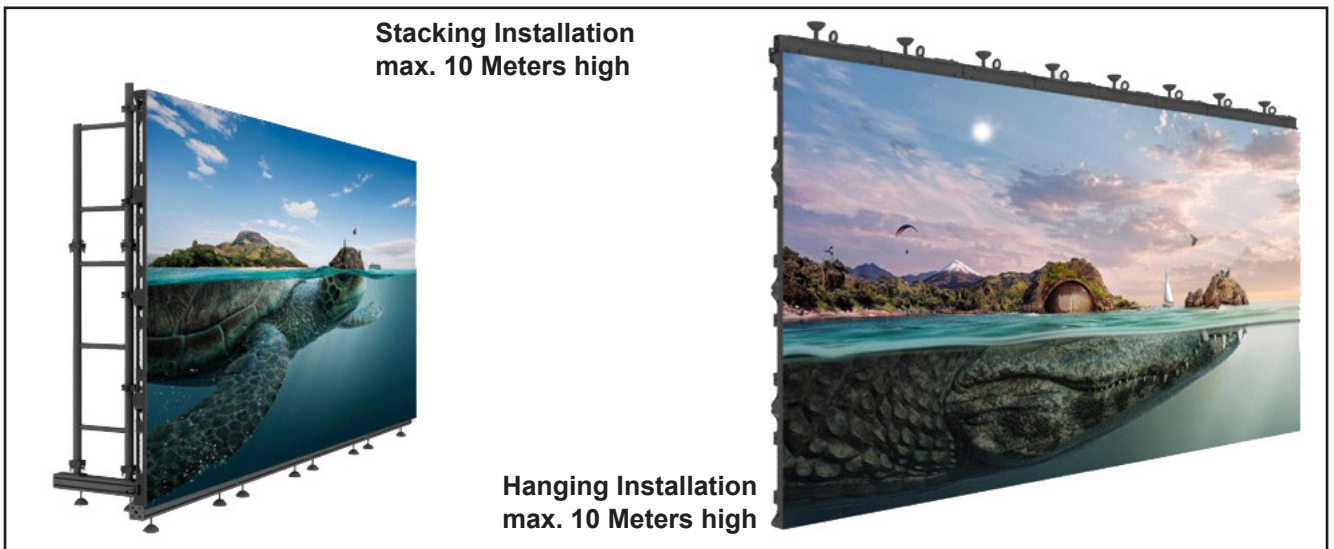

Model No.	GLD4X-MO Outdoor (Mobil) Videowall
Pixel Pitch	4,81mm
LED	SMD1921(High frame)
System Resolution	104x104 pixel
Pixel Density	43264dots/m ²
Brightness	200-450nit
Color Temperature	6500-9500K
Drive Mode	1/13scan
Grey Scale	14-16bit
Refresh Rate	1920Hz
Input	DVI (Cat5 max. Distance 100m)
Best Viewing Angle	H: 140° V:120°
Best Viewing Distance	>5m
Max Power Consumption	≤700w/m ²
Average Power Consumption	≤350w/m ²
LED Lifetime	50.000h
Protection Level	Front IP65, Rear IP54
Working Temperature	-20°C~+40°C
Working Humidity	10%-90%
System Size (W*H*D)	500*500*75mm
System Weight	8,5kg
Service	half front/half back