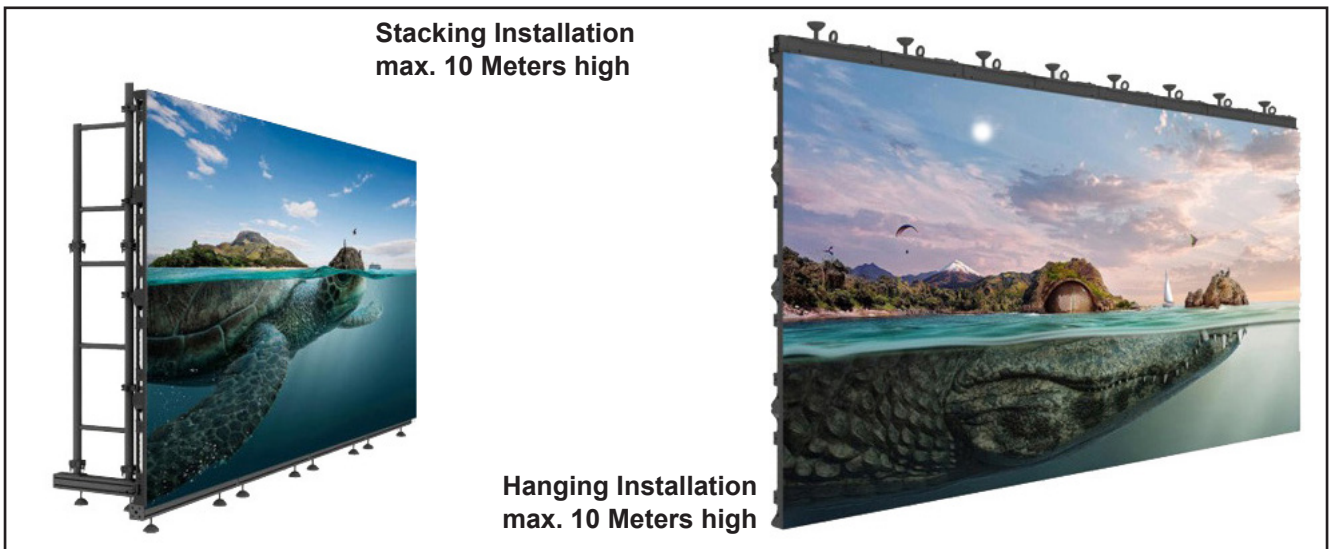

Model No.	GLD8X-MO Outdoor (Mobil) Videowall
Pixel Pitch	8,33mm
LED	SMD3535
System Resolution	60x60 pixel
Pixel Density	14400dots/m ²
Brightness	5000-5500nit
Color Temperature	6500-9500K
Drive Mode	1/3scan
Grey Scale	14-16bit
Refresh Rate	1920Hz
Input	DVI (Cat5 max. Distance 100m)
Best Viewing Angle	H: 140° V:120°
Max Power Consumption	≤700w/m ²
Average Power Consumption	≤350w/m ²
LED Lifetime	50.000h
Protection Level	Front IP65, Rear IP54
Working Temperature	-20°C~+40°C
Working Humidity	10%-90%
System Size (W*H*D)	500*500*75mm
System Weight	8,5kg
Service	half front/half back